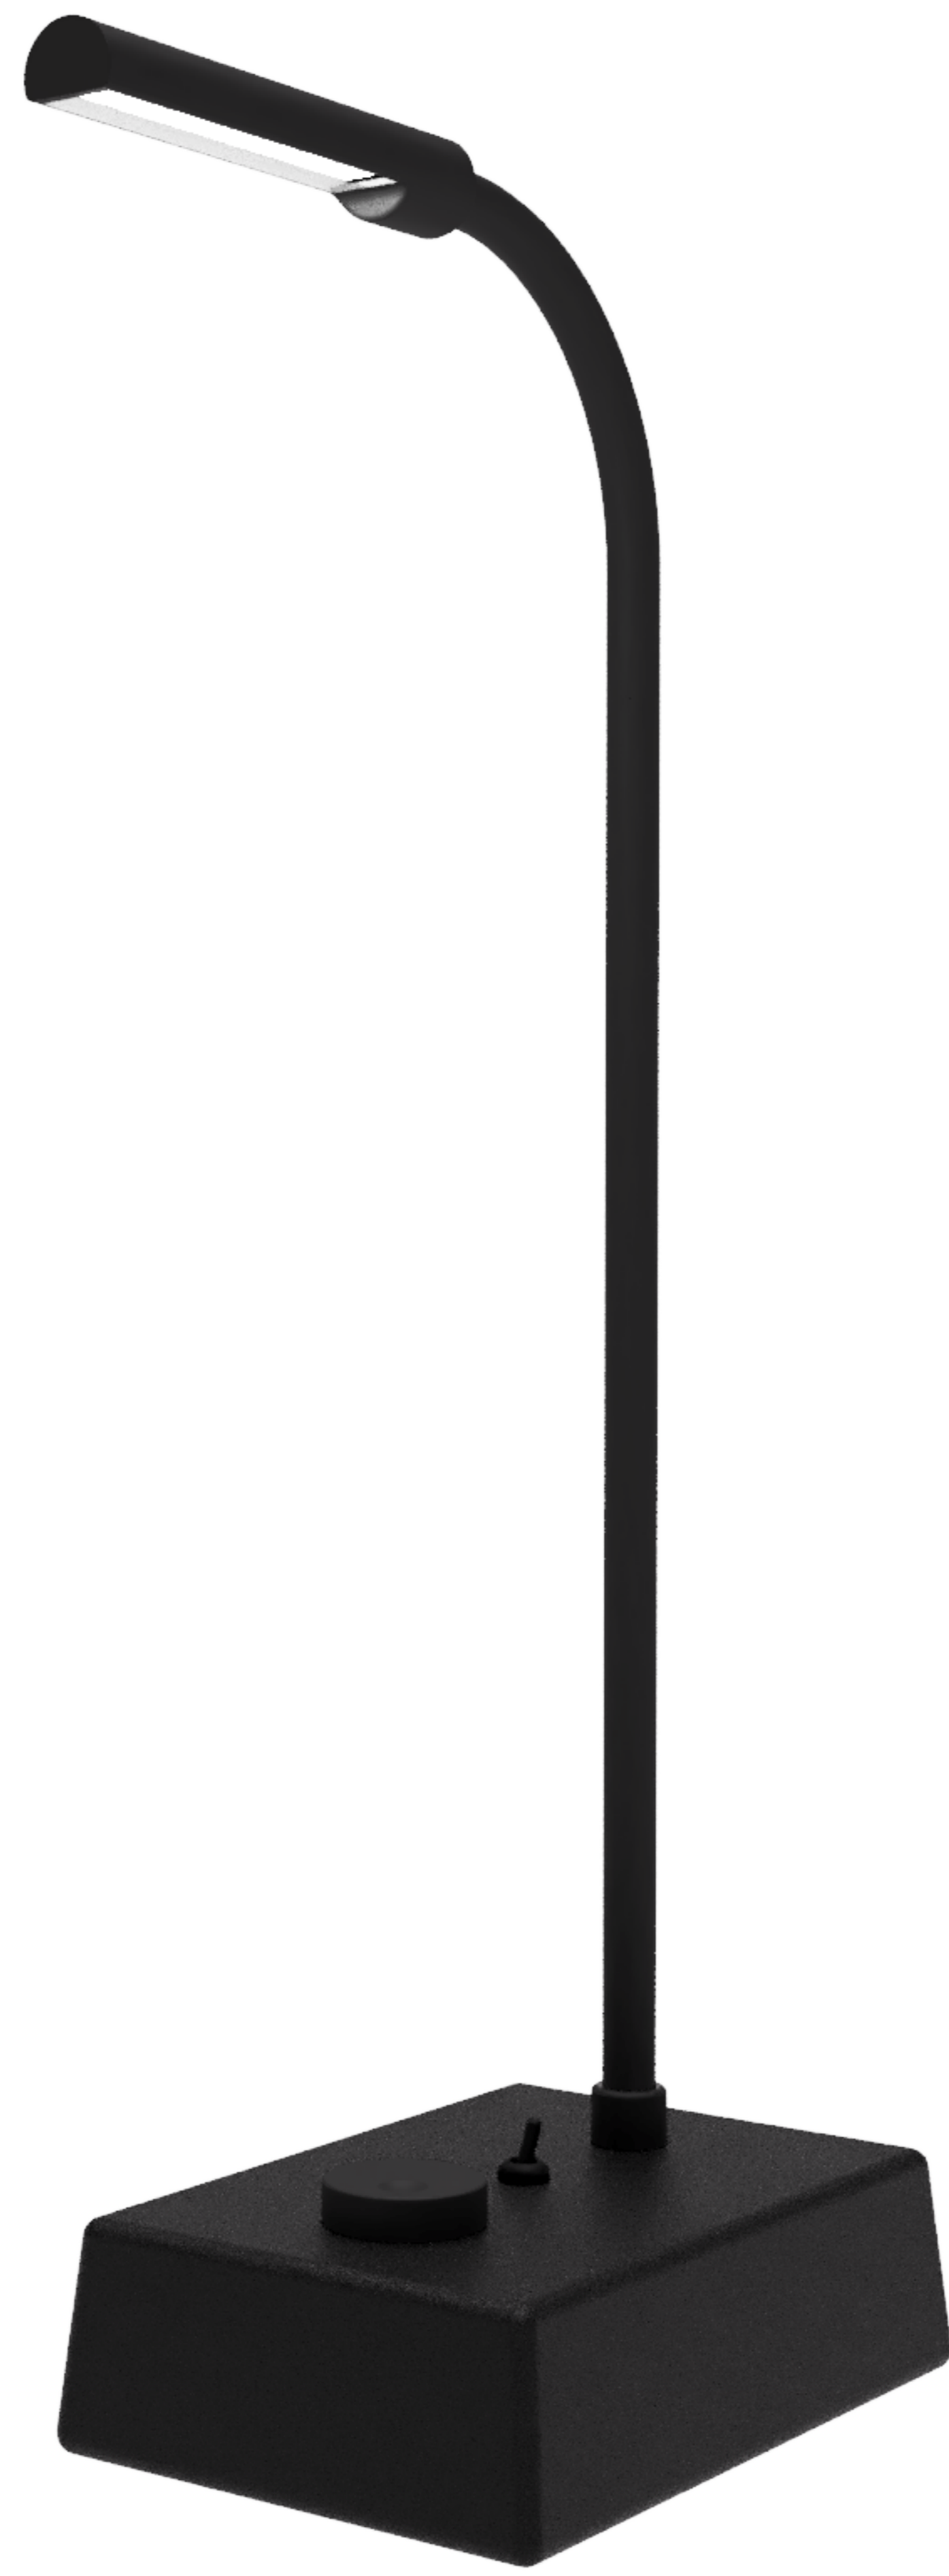

# Theatrical Task Lamp

## Features

---

- Intuitive control.
- Flick between natural white and backstage blue.
- Anti-flicker technology.
- High CRI.
- Flexible gooseneck.
- Smooth & silent dimming.
- Multiple power options.

## Technical Specifications

---

<b>Power</b>	2.1mm DC Jack (3v-30v)
<b>Colour Temperature</b>	4000k
<b>Gooseneck Length</b>	415mm
<b>Brightness</b>	192lm